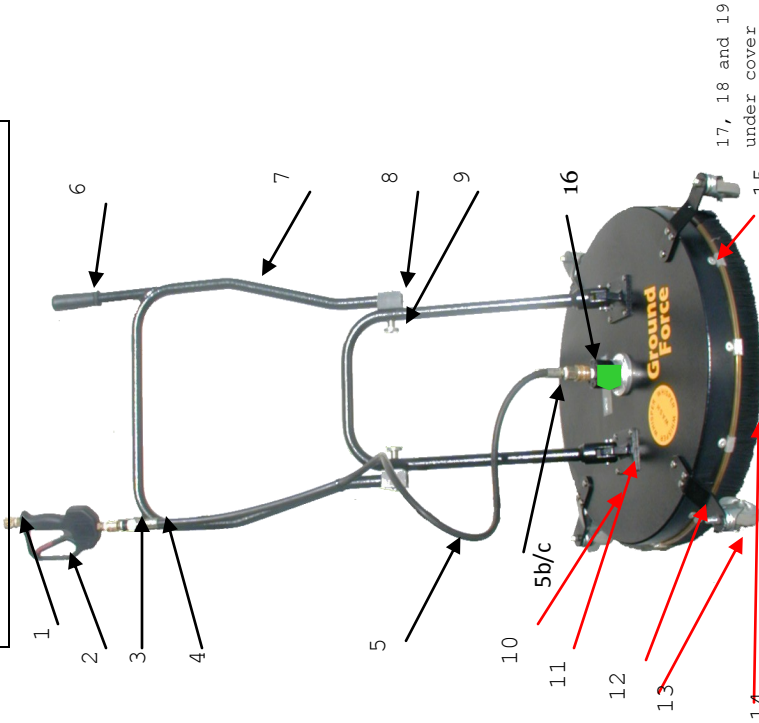

# "Ground Force" Parts

## WGF2400

1. WW104	Male Socket	1	10 GF240	Cover	1
2. WW107S	Trigger Gun	1	11 WW122B	Handle Base	2
3. UC202	Nipple-M thread	1	12 UC413WW	Wheel Bracket	4
4. UC204	Elbow 1/4"	1	13 UC414WW	Caster Wheel 3"	4
5. WW3107-3/8	Hose 58"	1	14 GF503	Brush	1
WW118	Plug-Female	1	15 WW3116	Clips/Rivets	11
5c WW104	Male Socket	1	16 WW312	Swivel Assembly	1
6 WW109	Grip	1	17 GF504-2	2-Tip Spray Bar	1
7 GF502	Handle	1	18 WW301	Spray Tips 2502s	2
8 GF505	Hinge Block	2	19 WW00	Reducer	1
9 GF506	Knob Assy	2	Opt GF504-4	4 Tip Spr Bar 2502s	

# Series 3 Swivel Assembly

**WW311 Replacement Cartridge**

WW131	Main Seal	1	6 UC232L-3	Lower Gland Plate	1
WW130	Static O-Ring	1	7 WW137	Snap Ring	2
UC232-3	Upper Gland	1	8 WW138	Bearing	2
WW133	Secondary	1	9 WW136	Rotor Shaft	1
WW134-3	Static O-Ring,Low	1	10 WW142	Quad Seal	1
			11 WW311	Instant Quick Change Cartridge	