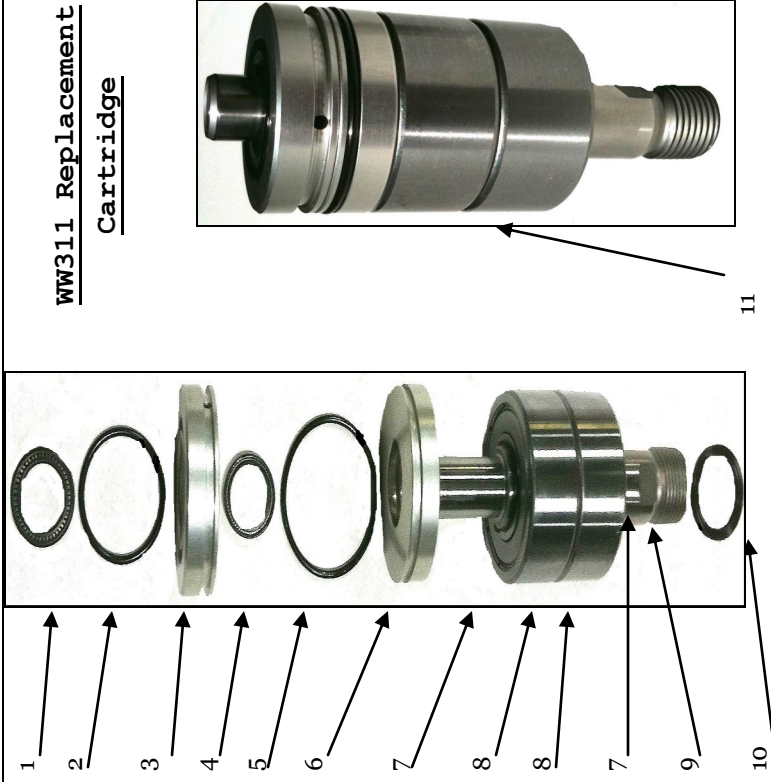

# "Ground Force" Parts

## WGF2400

1. WW104	Male Socket	1	10 GF240	Cover	1
2. WW107S	Trigger Gun	1	11 WW122B	Handle Base	2
3. UC202	Nipple-M thread	1	12 UC413WW	Wheel Bracket	4
4. UC204	Elbow 1/4"	1	13 UC414WW	Caster Wheel 3"	4
5. WW3107-3/8	Hose 58"	1	14 GF503	Brush	1
WW118	Plug-Female	1	15 WW3116	Clips/Rivets	11
5c WW104	Male Socket	1	16 WW312	Swivel Assembly	1
6 WW109	Grip	1	17 GF504-2	2-Tip Spray Bar	1
7 GF502	Handle	1	18 WW301	Spray Tips 2502s	2
8 GF505	Hinge Block	2	19 WW00	Reducer	1
9 GF506	Knob Assy	2	Opt GF504-4	4 Tip Spr Bar 2502s	

# Series 3 Swivel Assembly

**WW311 Replacement Cartridge**

WW131	Main Seal	1	6 UC232L-3	Lower Gland Plate	1
WW130	Static O-Ring	1	7 WW137	Snap Ring	2
UC232-3	Upper Gland	1	8 WW138	Bearing	2
WW133	Secondary	1	9 WW136	Rotor Shaft	1
WW134-3	Static O-Ring,Low	1	10 WW142	Quad Seal	1
			11 WW311	Instant Quick Change Cartridge	